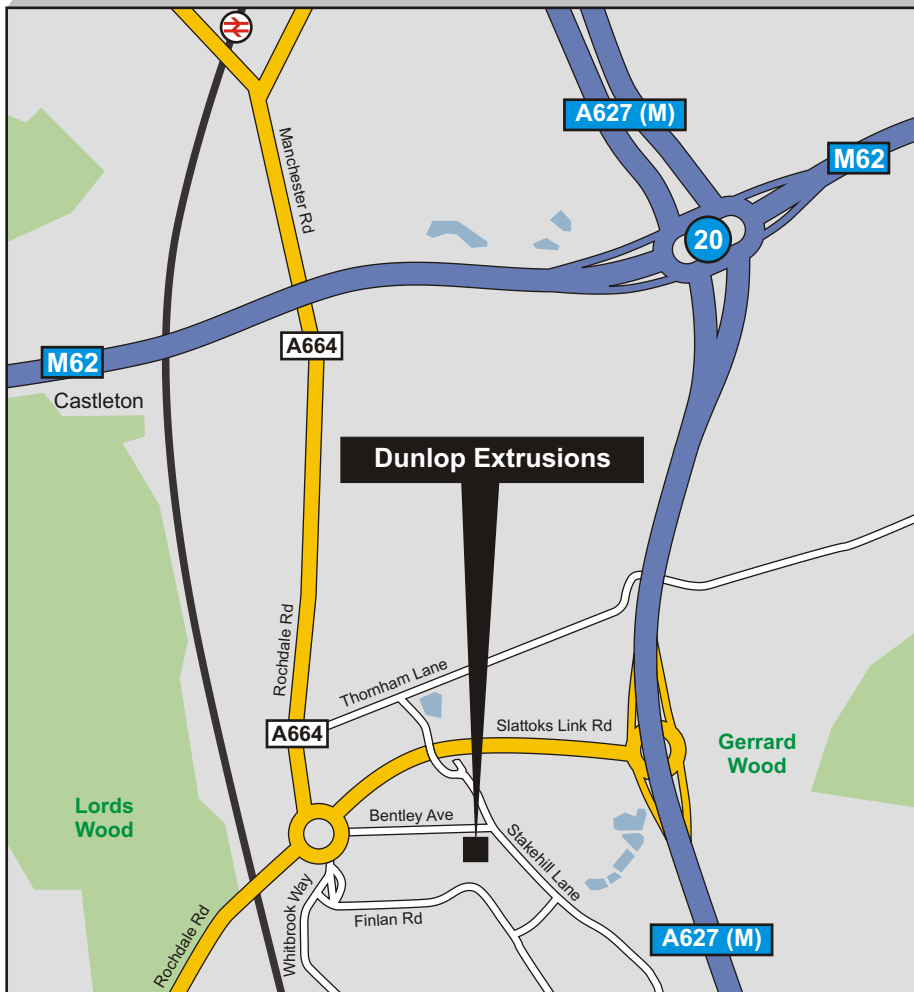

Using a Sat-Nav ?

We have found that entering the postcode **M24 2UG** will bring you to our entrance, our actual postcode will not!

Longitude and Latitude

53.571804
 -2.167461